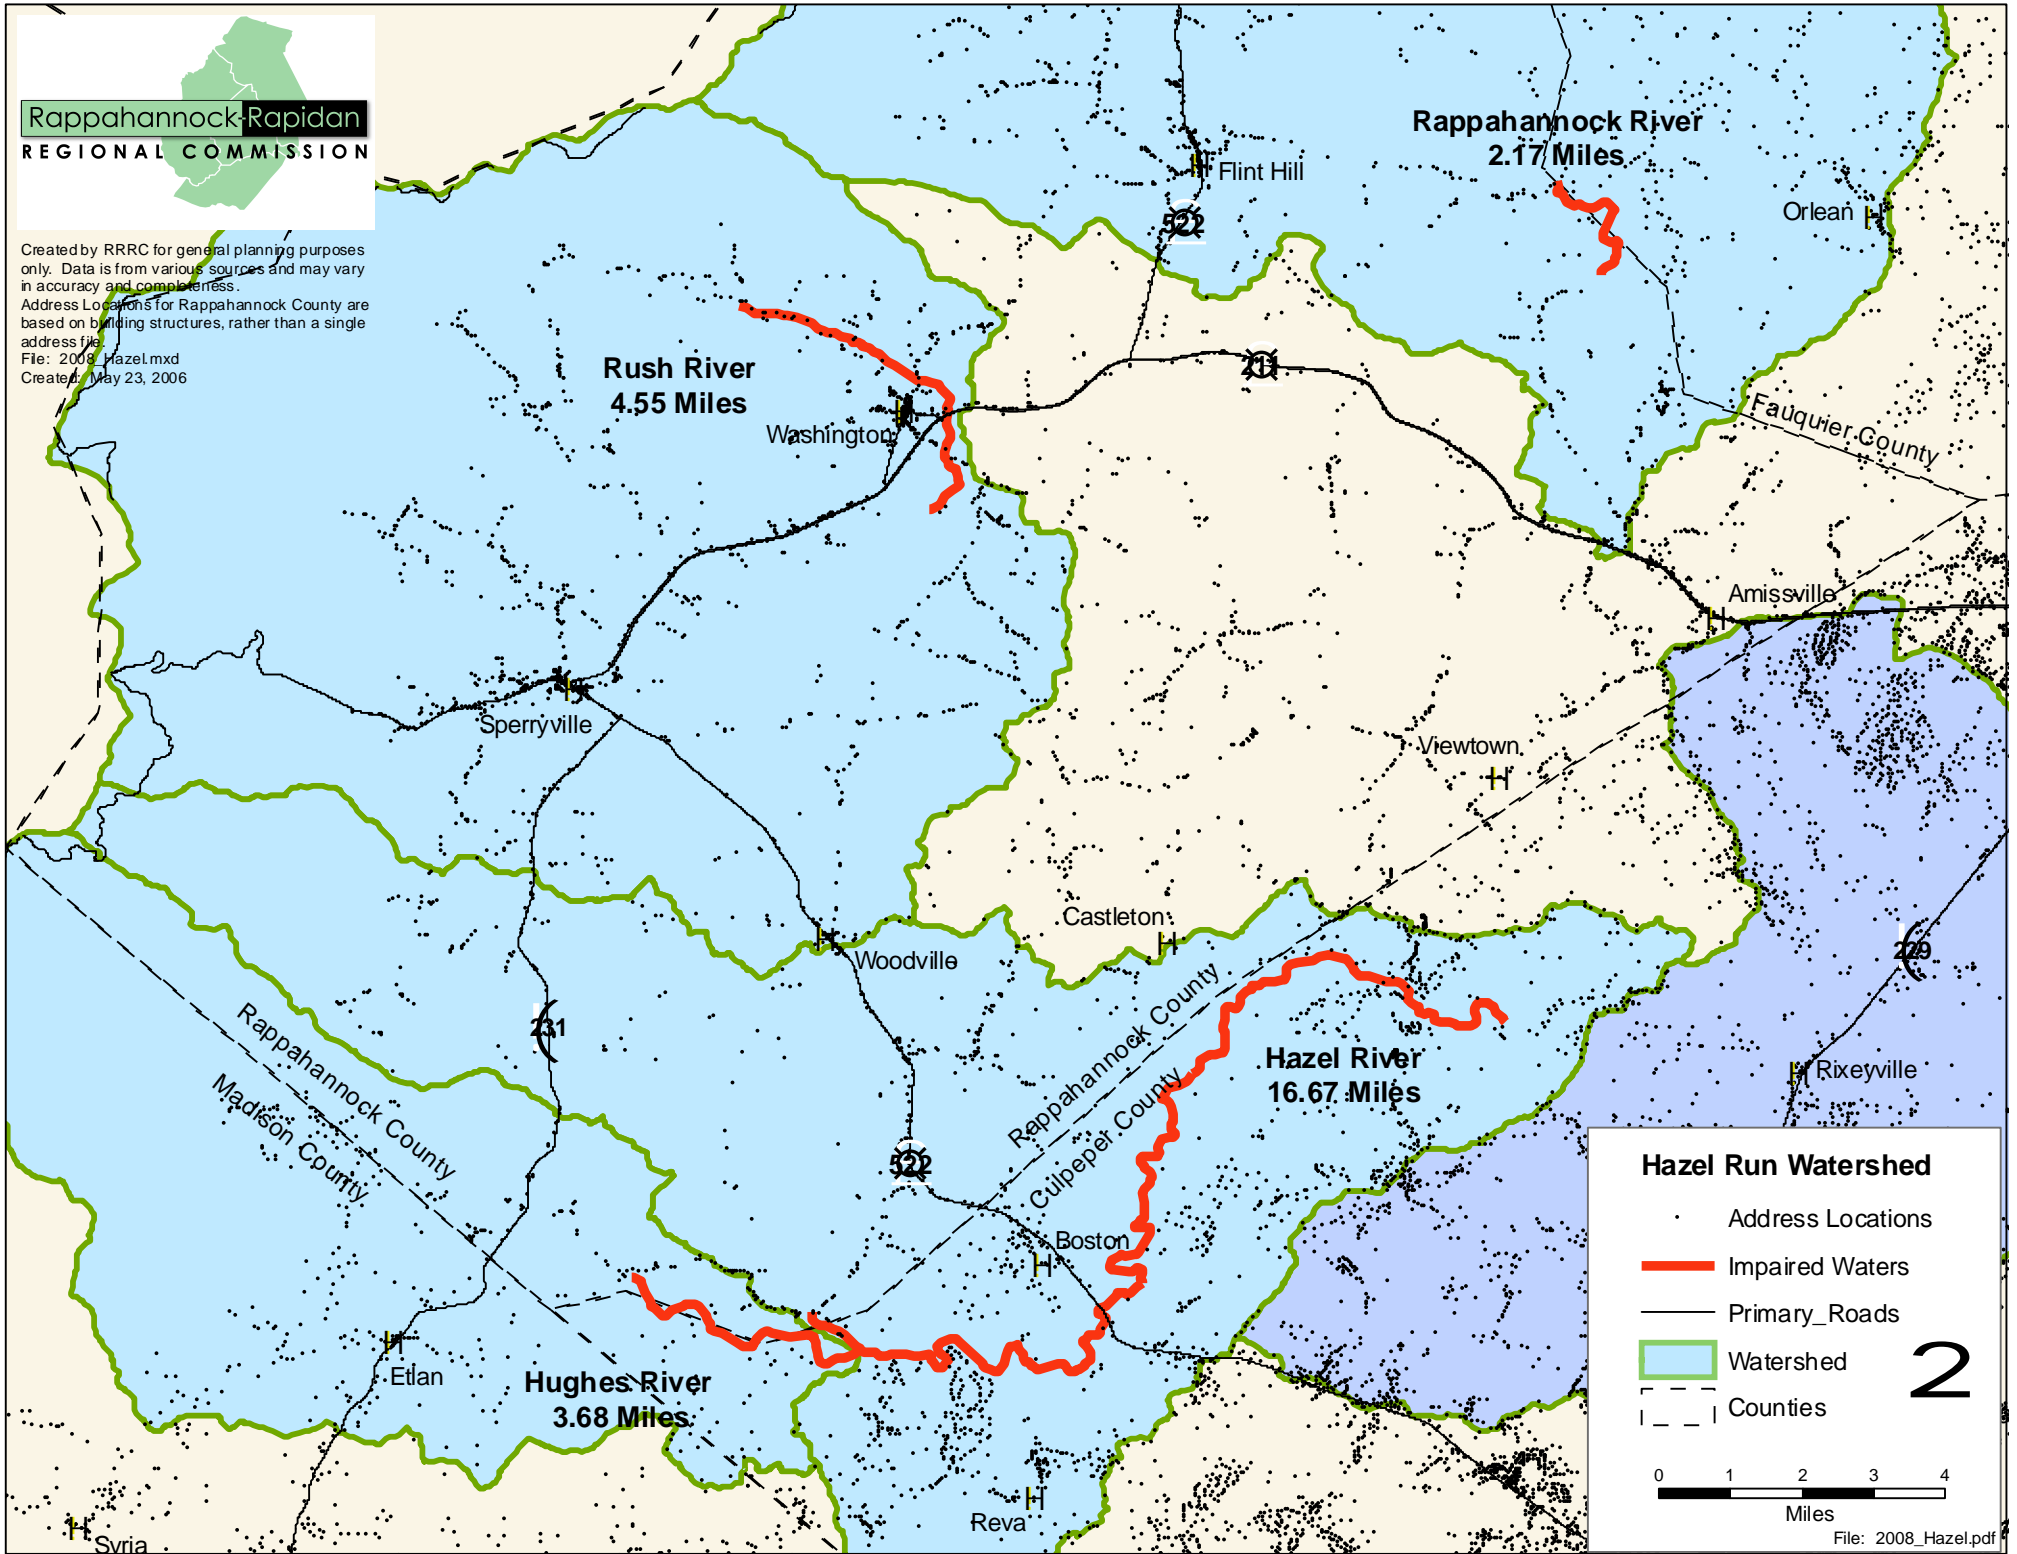

Created by RRRRC for general planning purposes only. Data is from various sources and may vary in accuracy and completeness.
Address Locations for Rappahannock County are based on building structures, rather than a single address file.
File: 2008_Hazel.mxd
Created: May 23, 2006

Hazel Run Watershed

- Address Locations
- Impaired Waters
- Primary_Roads
- Watershed
- - - Counties

2