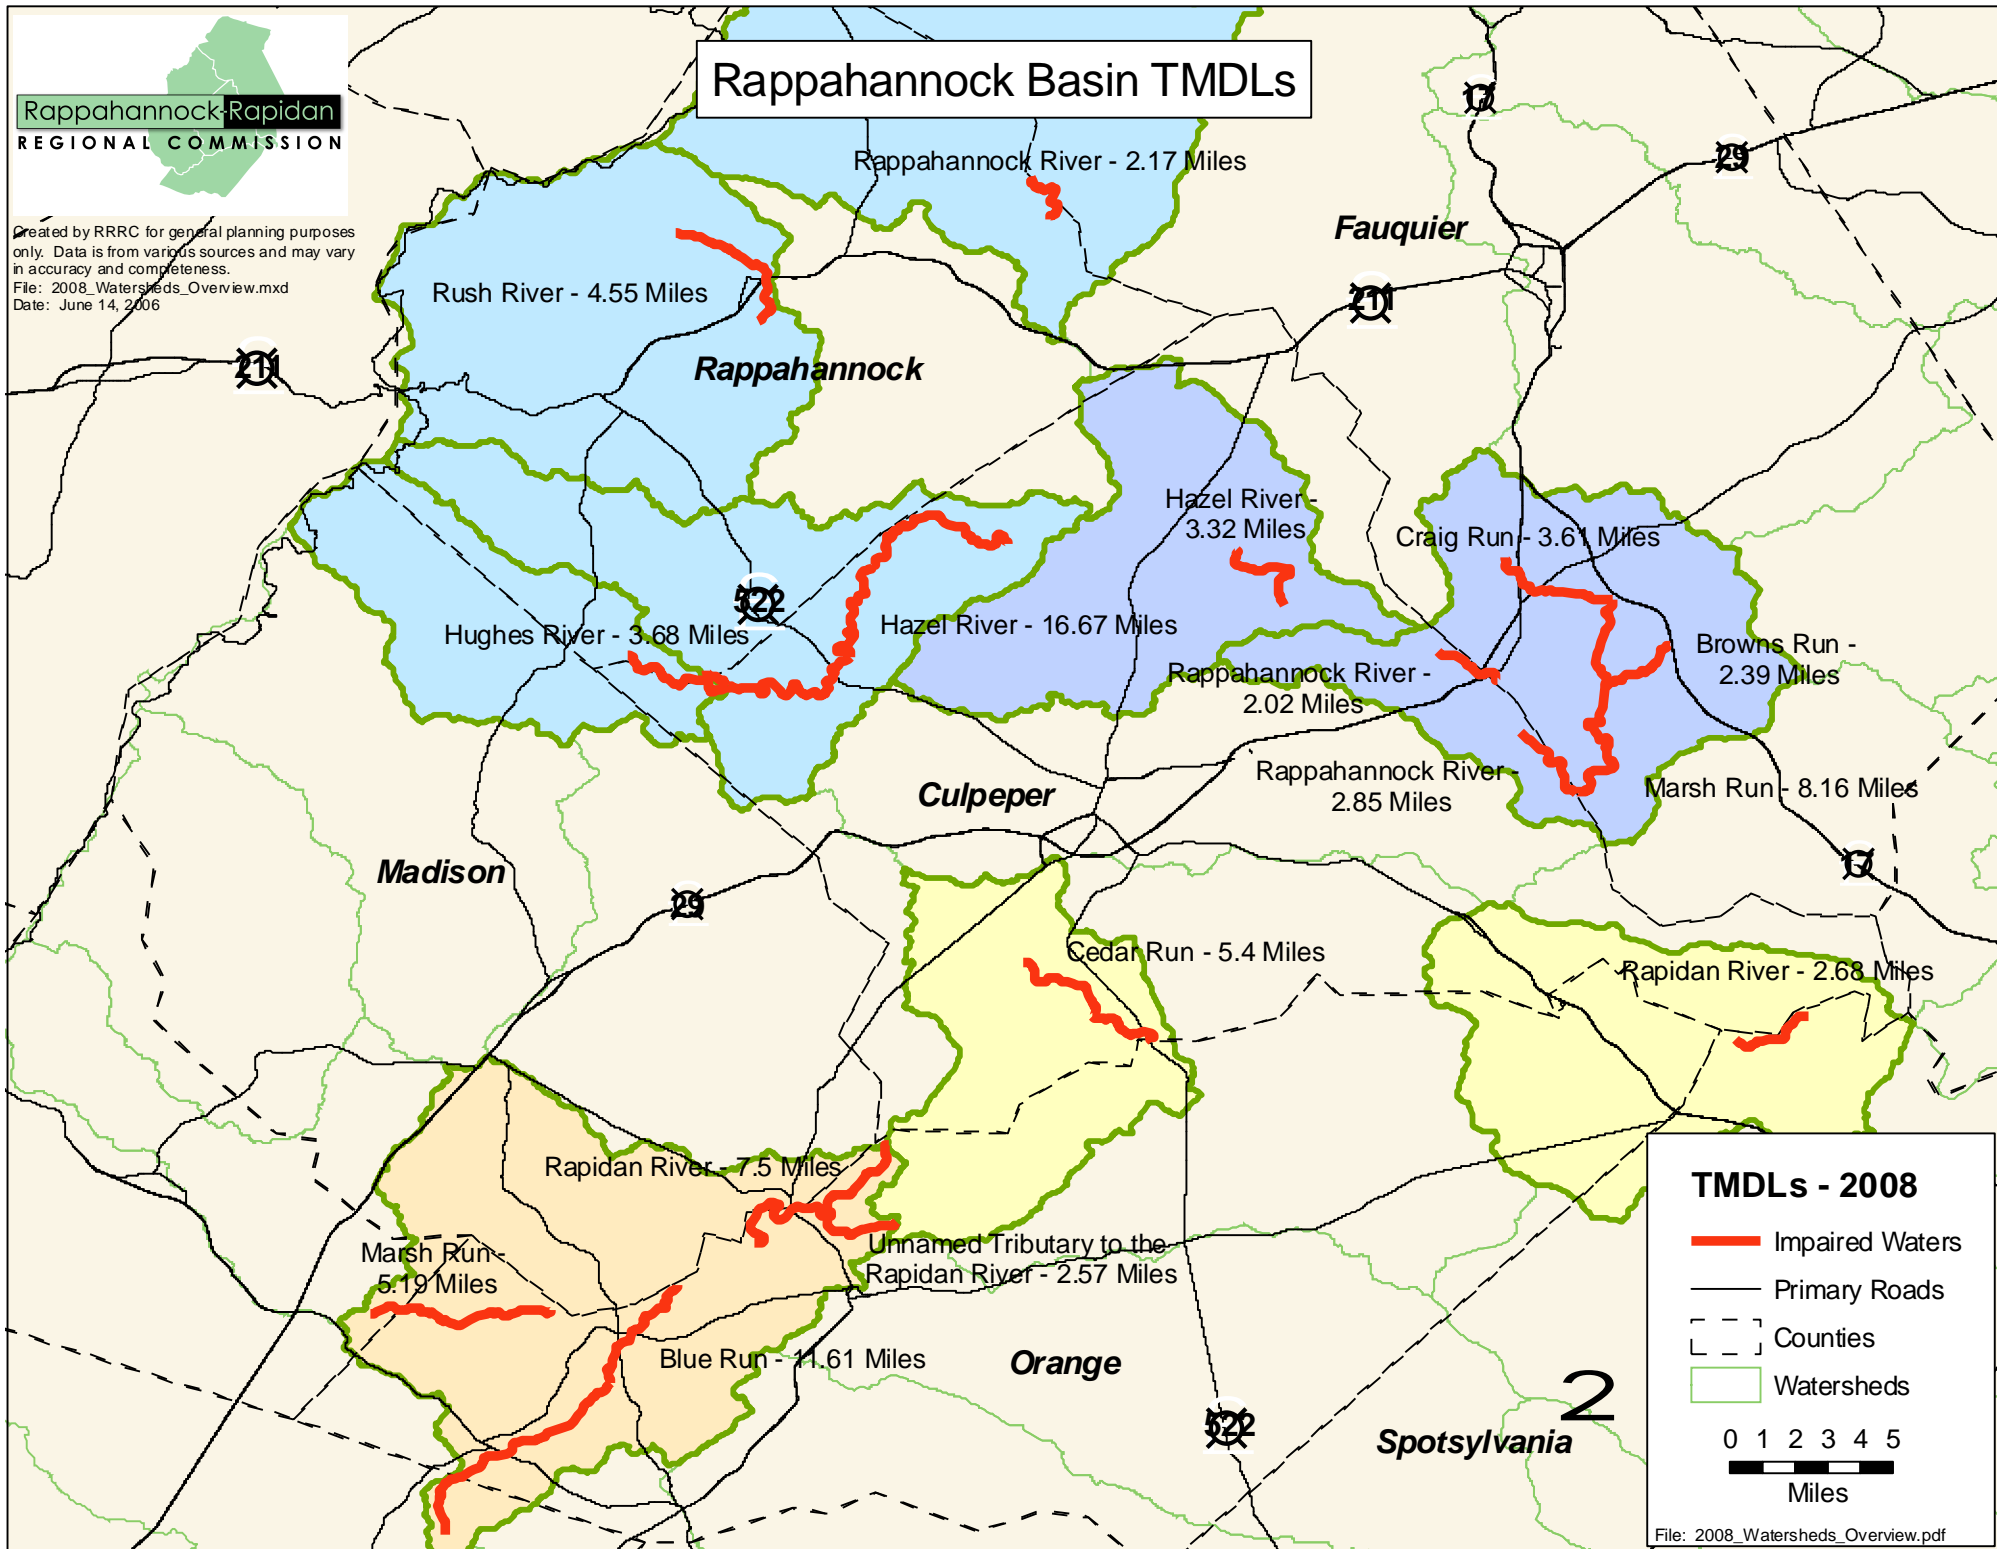

Rappahannock Basin TMDLs

Rappahannock-Rapidan
REGIONAL COMMISSION

Created by RRRC for general planning purposes only. Data is from various sources and may vary in accuracy and completeness.
File: 2008_Watersheds_Overview.mxd
Date: June 14, 2006

TMDLs - 2008

- Impaired Waters
- Primary Roads
- - - Counties
- ▭ Watersheds